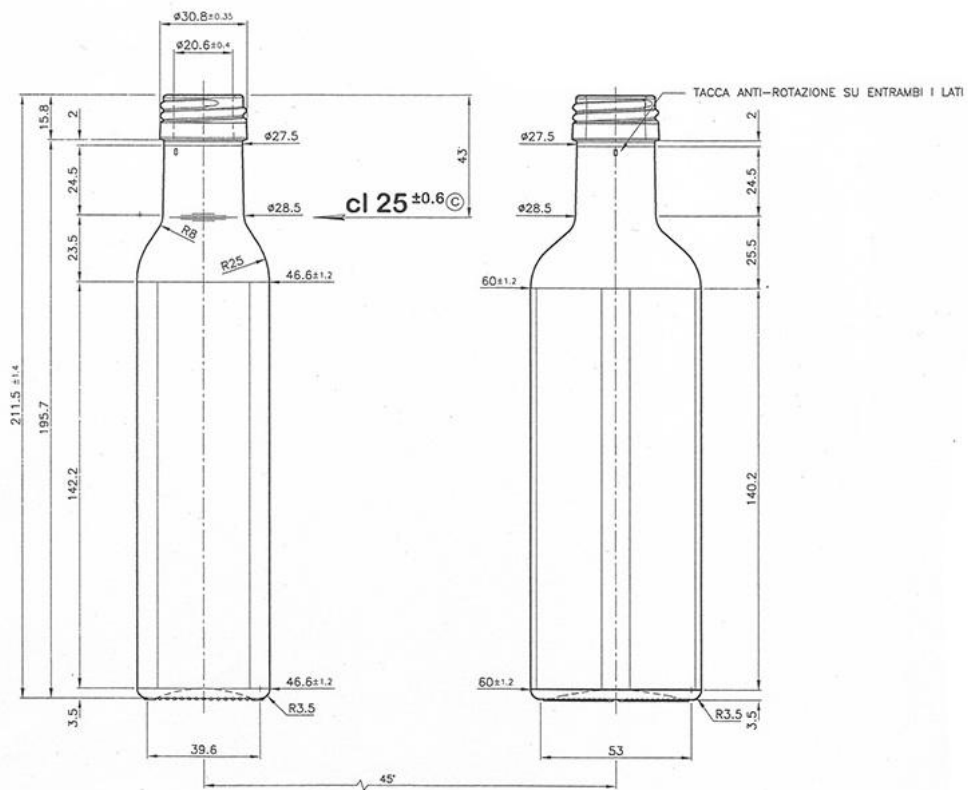

ALEVGOR GLASS

Maraska 250 ml

Code	528
Capacity	250 ml
Weight	235 g
Units per pallet	4725/2625