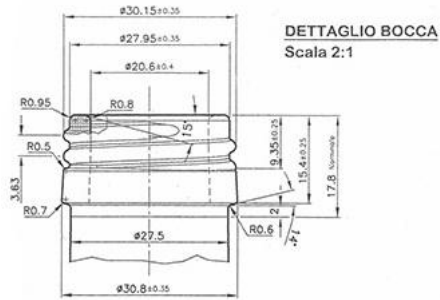

ALEVGOR GLASS

Maraska 250 ml

Code	528
Capacity	250 ml
Weight	235 g
Units per pallet	4725/2625