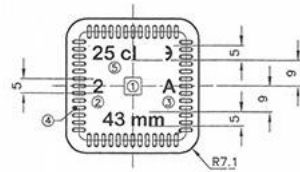

ALEVGOR GLASS

Maraska 250 ml

Code	528
Capacity	250 ml
Weight	235 g
Units per pallet	4725/2625